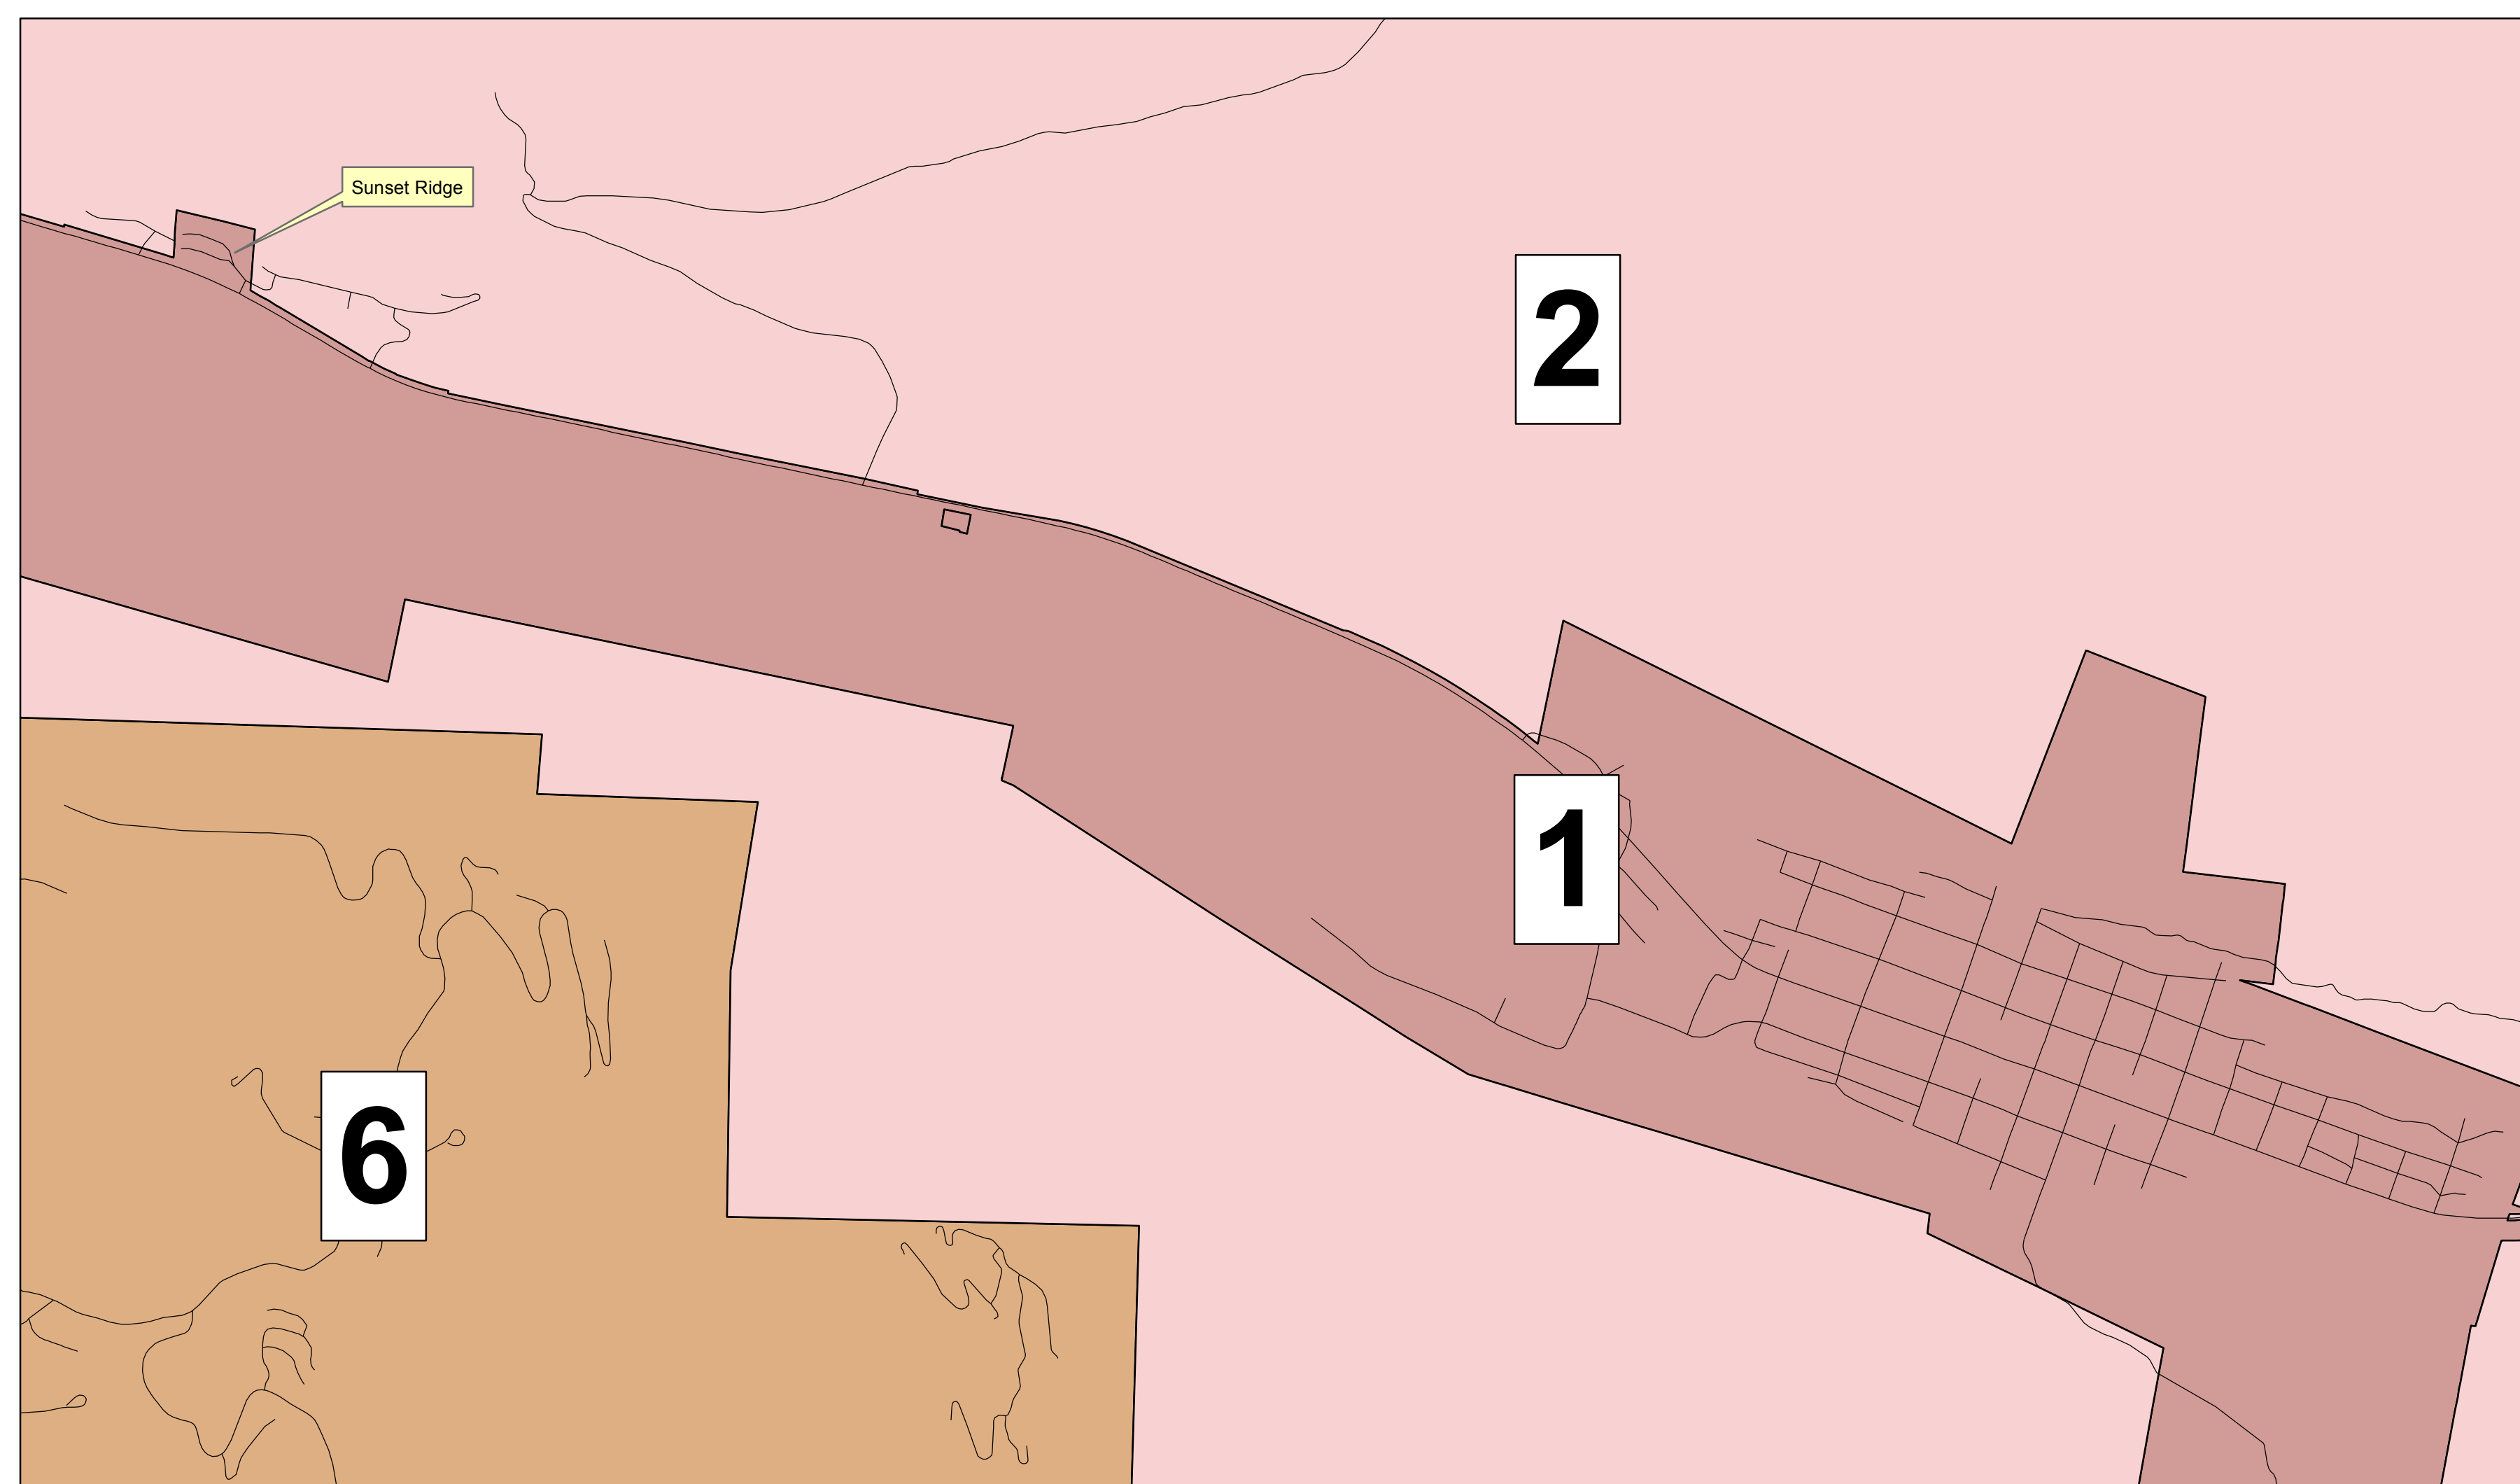

San Miguel County, Colorado

VOTING PRECINCTS

Precinct 1
Within the Town of Telluride boundary,
including the Sunset Ridge subdivision.

Precinct 6
Within the Town of Mountain Village

NOT TO SCALE

Prepared by San Miguel County
Geographic Information Systems
970-369-5470 Box 1170 Telluride CO
(\\GISProjects\CLERK\ELECTIONS\
PROJECTS\2015\20150519_PRECINCTS)