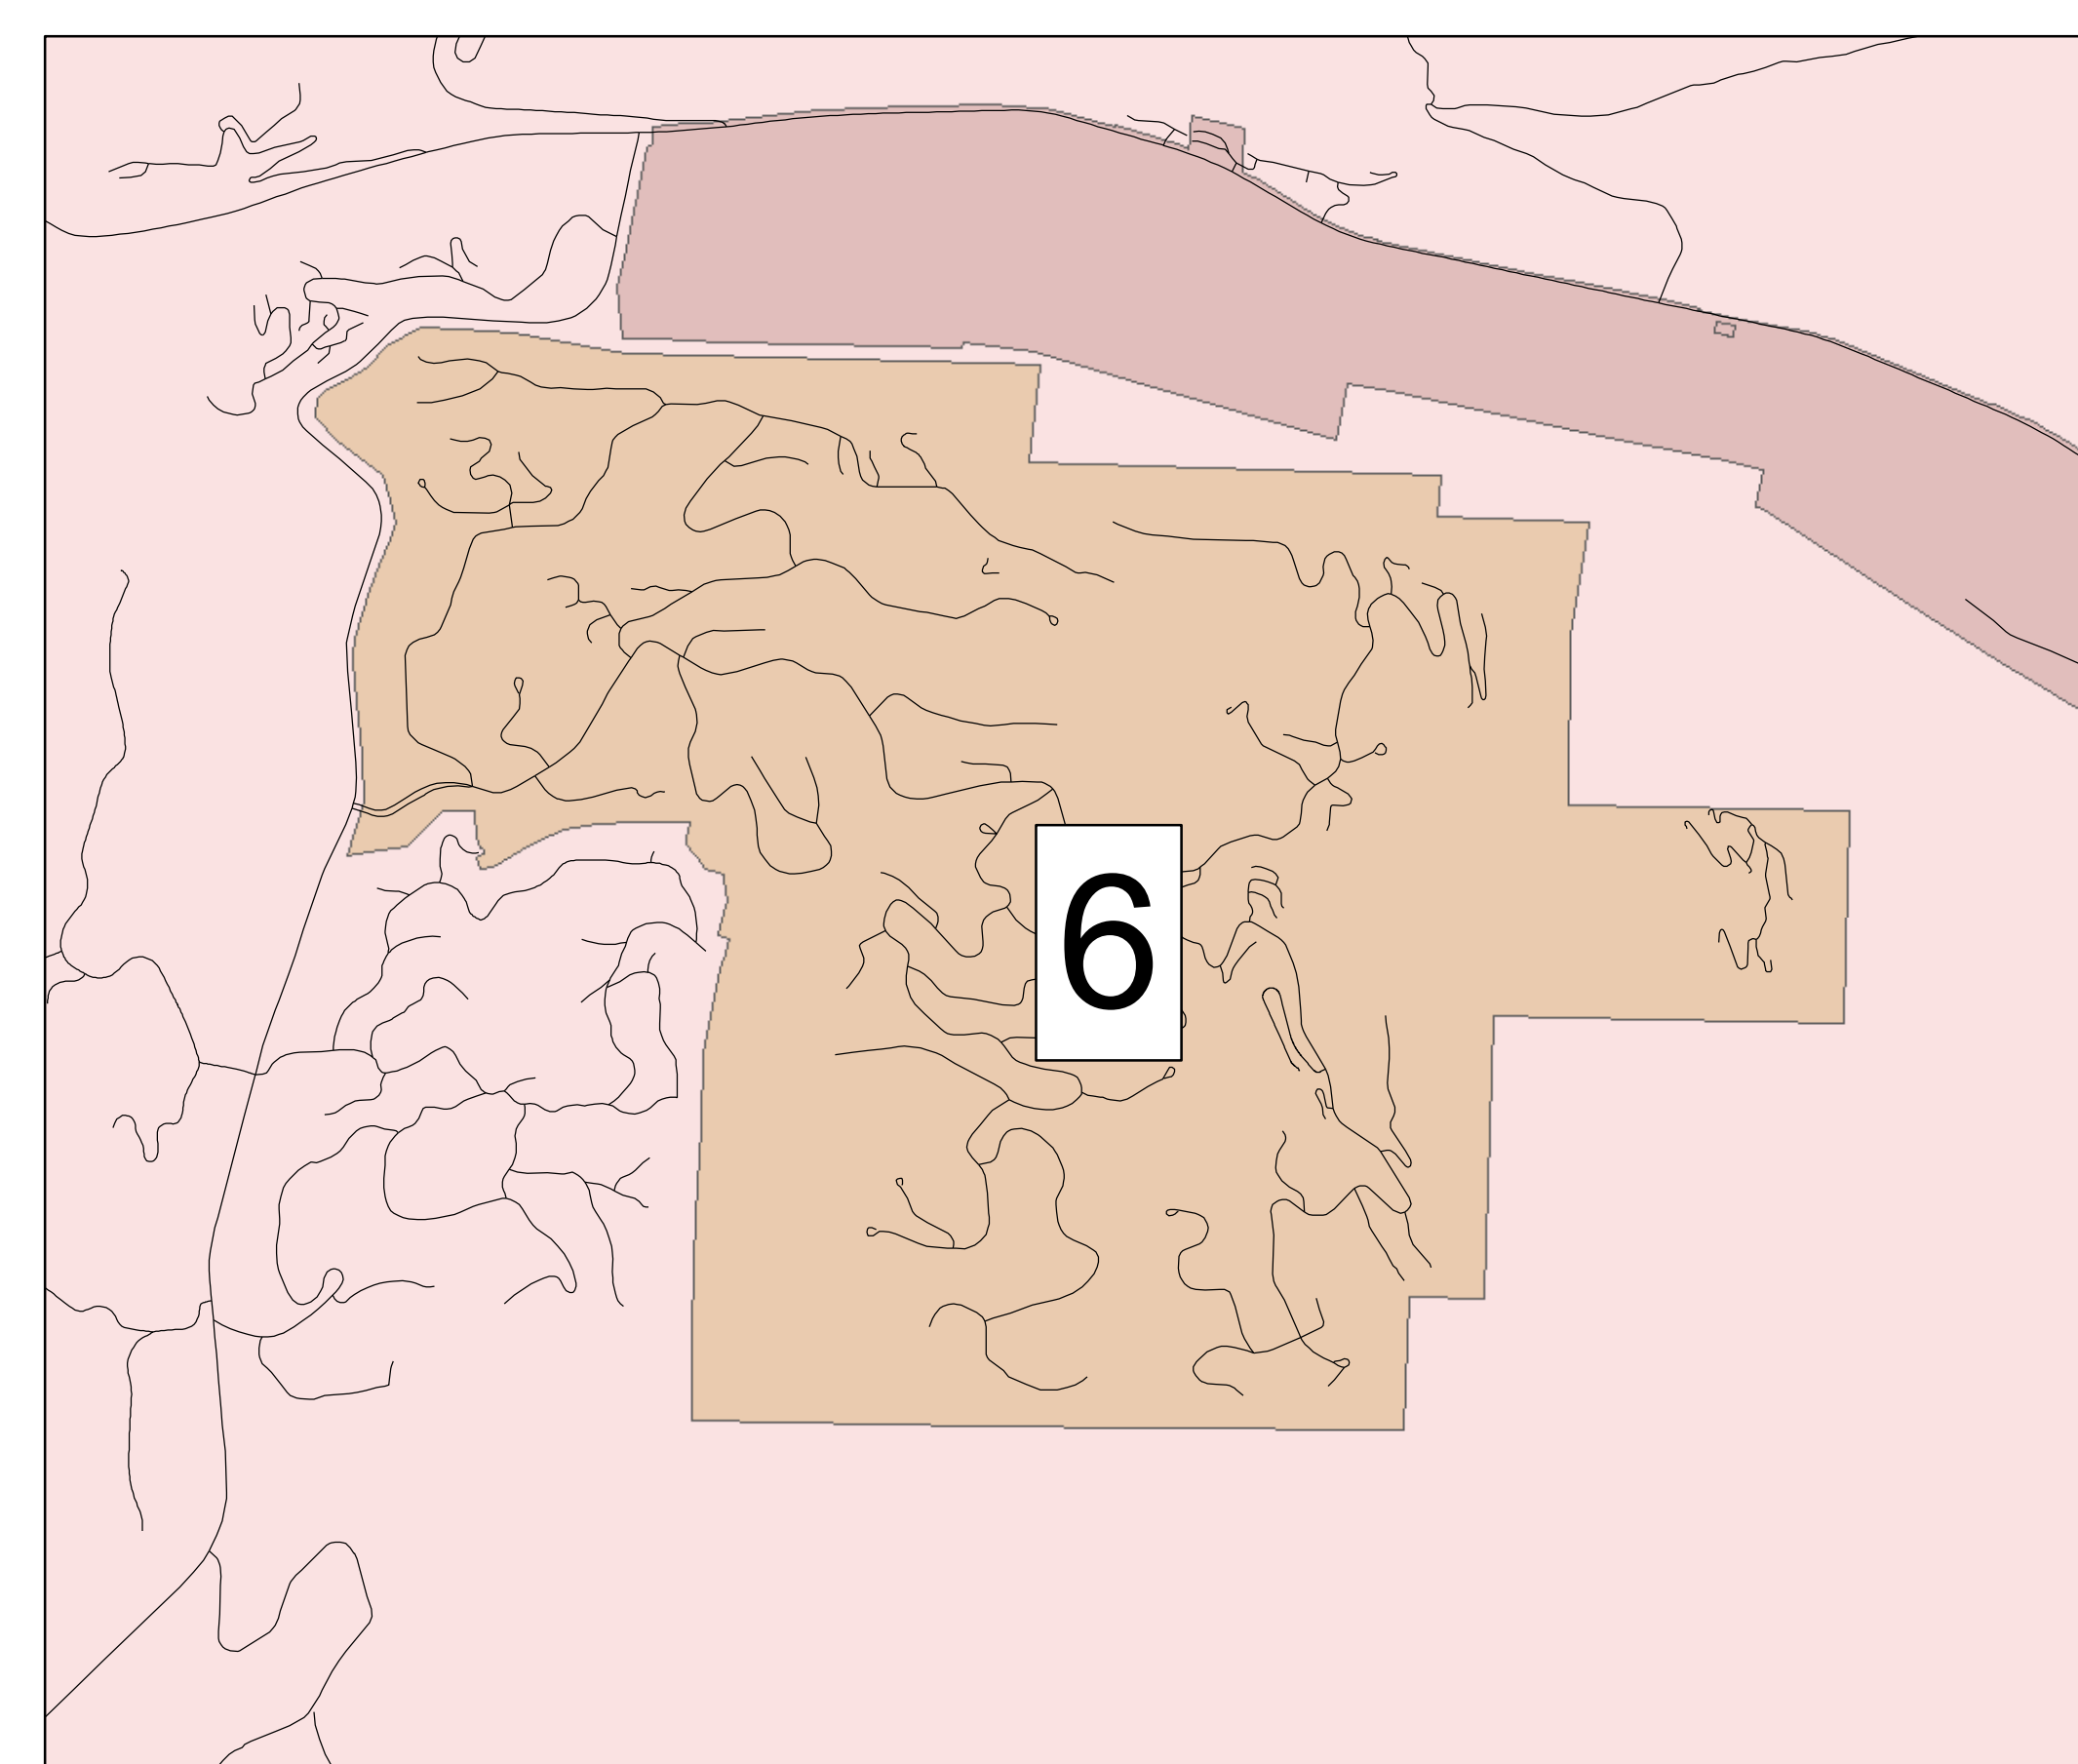

San Miguel County, Colorado

VOTING PRECINCTS

Precinct 1
Within the Town of Telluride boundary,
including the Sunset Ridge subdivision.

Precinct 6
Within the Town of Mountain Village

NOT TO SCALE

Prepared by San Miguel County
Geographic Information Systems
970-369-5470 Box 1170 Telluride CO
(\\GISProjects\CLERK\ELECTIONS\
PROJECTS\2015\20150519_PRECINCTS)