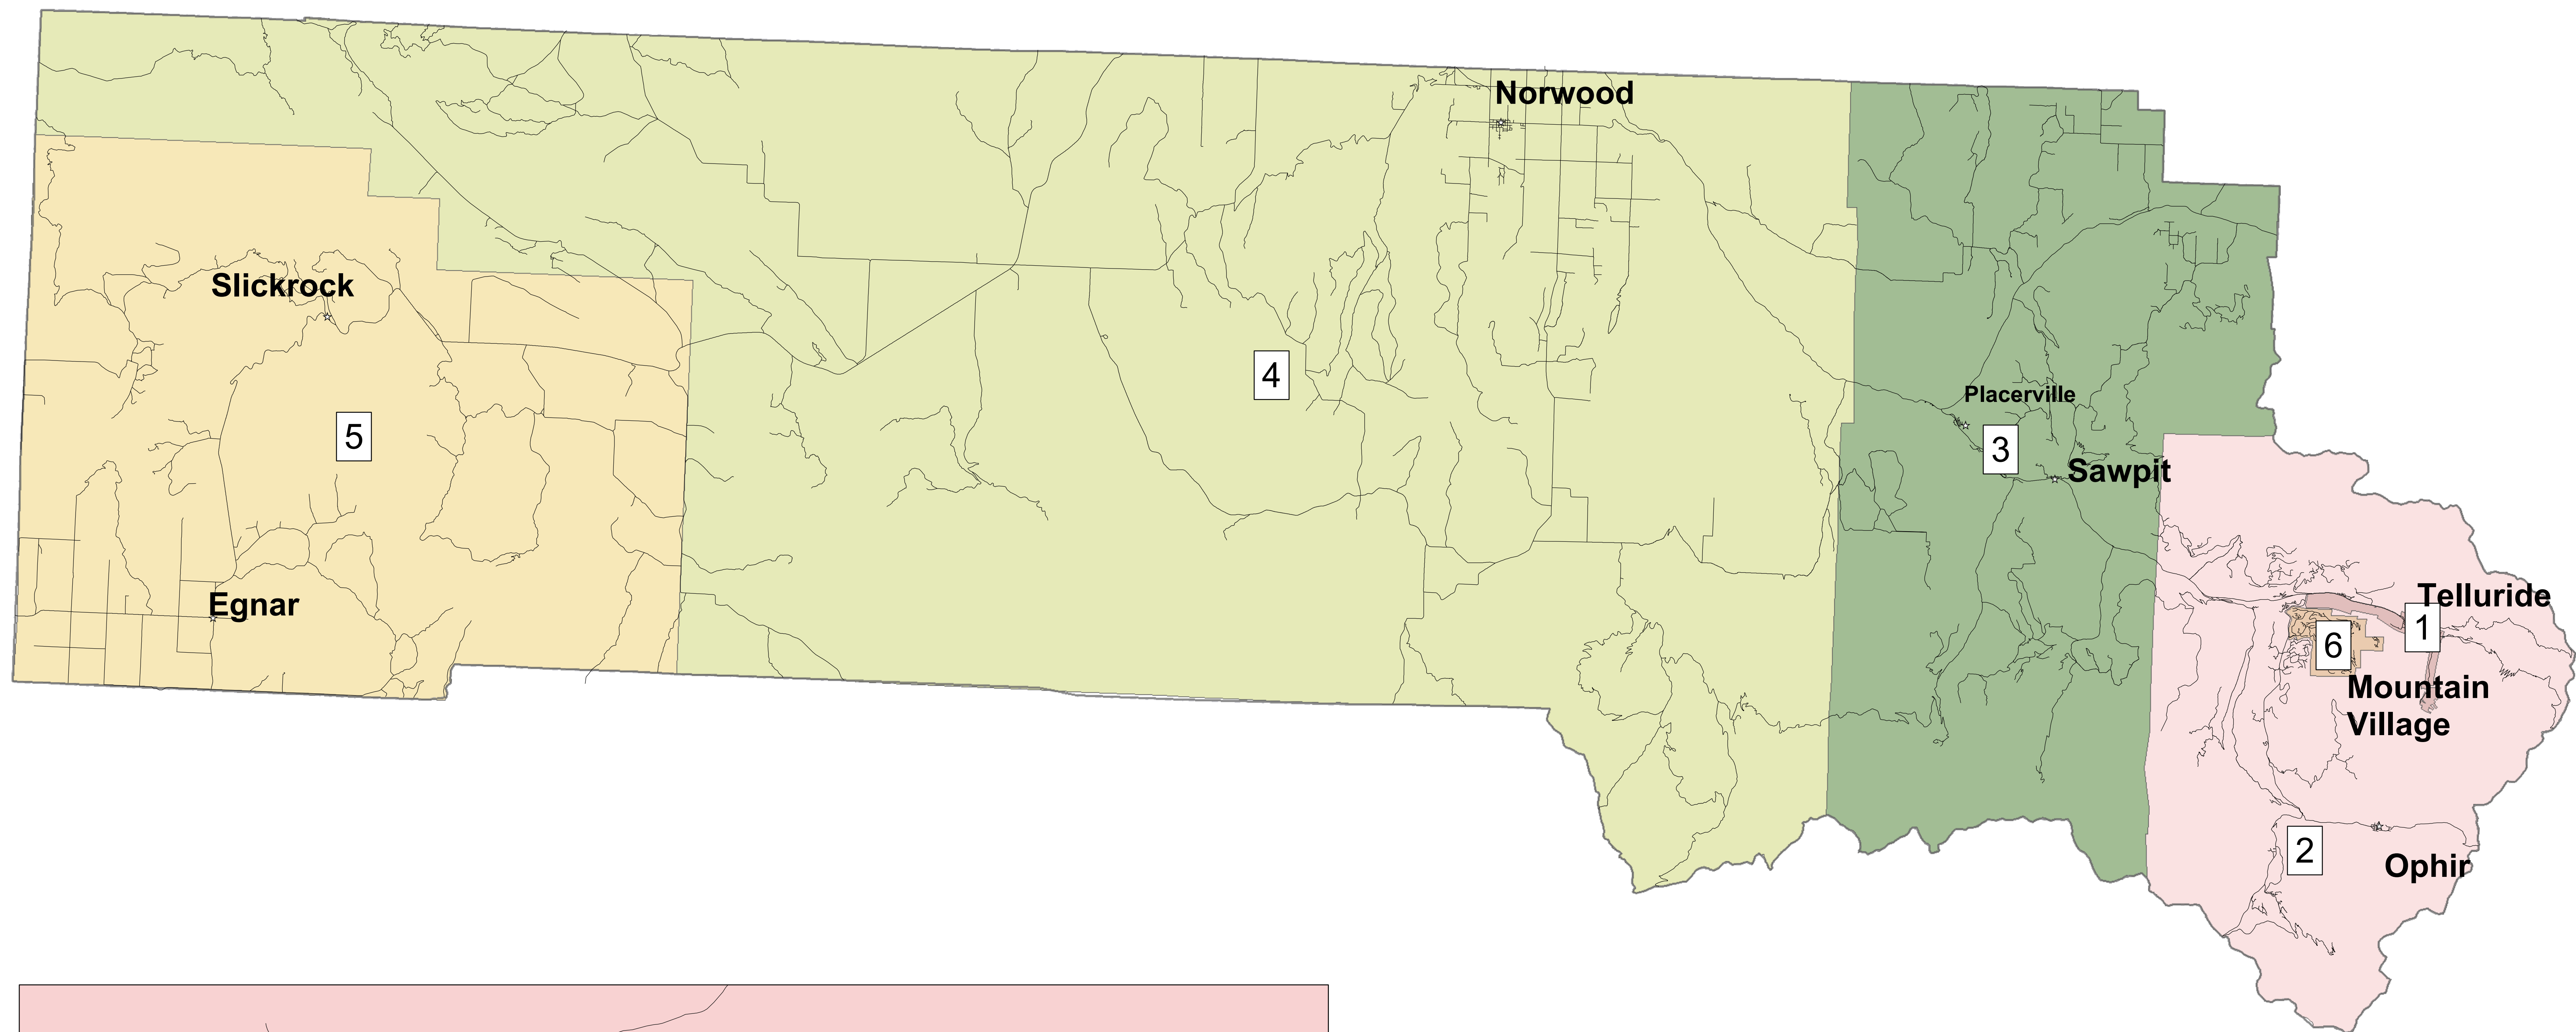

San Miguel County, Colorado

VOTING PRECINCTS

Precinct 1
Within the Town of Telluride boundary,
including the Sunset Ridge subdivision.

Precinct 6
Within the Town of Mountain Village

NOT TO SCALE

Prepared by San Miguel County
Geographic Information Systems
970-369-5470 Box 1170 Telluride CO
(\\GISProjects\CLERK\ELECTIONS\
PROJECTS\2015\20150519_PRECINCTS)